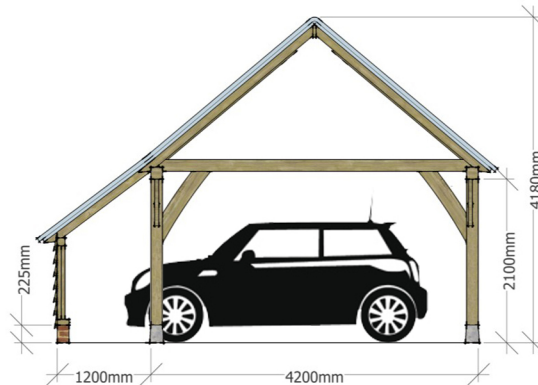

Acorn Garage + CAT Depths Guide

The following 8 cross-sections are to illustrate the depths available in our Acorn + CAT Garage range. The cars used are to represent a small, mid range and large vehicle; Mini Cooper 3.8m (approx) Audi A3 Saloon 4.4m (approx) Range Rover Sport 4.8m (approx)

5m

5.8m

5.3m

6.1m

5.4m

6.2m

5.7m

6.5m