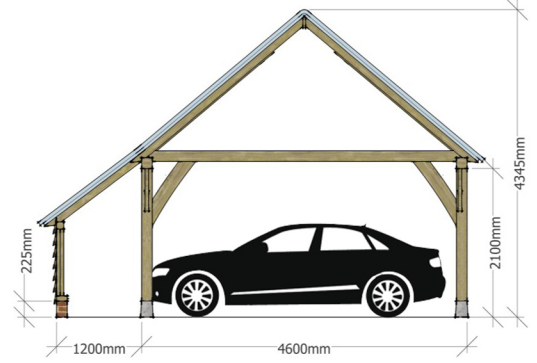

Acorn Garage + CAT Depths Guide

The following 8 cross-sections are to illustrate the depths available in our Acorn + CAT Garage range. The cars used are to represent a small, mid range and large vehicle; Mini Cooper 3.8m (approx) Audi A3 Saloon 4.4m (approx) Range Rover Sport 4.8m (approx)

5m

5.8m

5.3m

6.1m

5.4m

6.2m

5.7m

6.5m