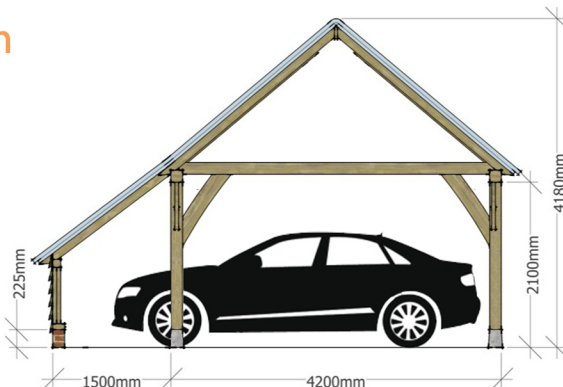

Acorn Garage + CAT Depths Guide

The following 8 cross-sections are to illustrate the depths available in our Acorn + CAT Garage range. The cars used are to represent a small, mid range and large vehicle; Mini Cooper 3.8m (approx) Audi A3 Saloon 4.4m (approx) Range Rover Sport 4.8m (approx)

5m

5.8m

5.3m

6.1m

5.4m

6.2m

5.7m

6.5m