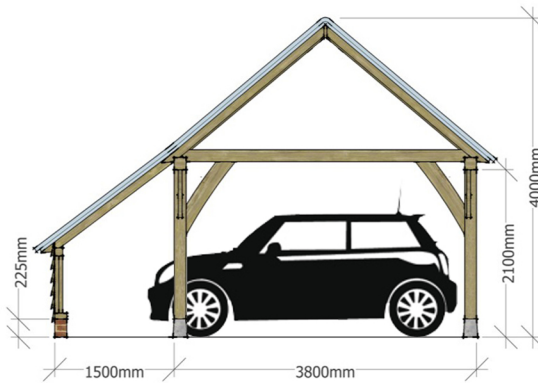

Acorn Garage + CAT Depths Guide

The following 8 cross-sections are to illustrate the depths available in our Acorn + CAT Garage range. The cars used are to represent a small, mid range and large vehicle; Mini Cooper 3.8m (approx) Audi A3 Saloon 4.4m (approx) Range Rover Sport 4.8m (approx)

5m

5.8m

5.3m

6.1m

5.4m

6.2m

5.7m

6.5m