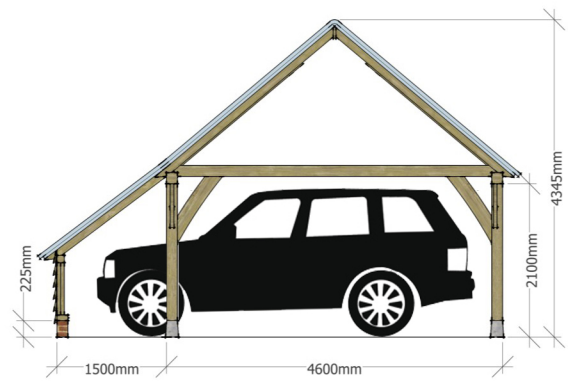

Acorn Garage + CAT Depths Guide

The following 8 cross-sections are to illustrate the depths available in our Acorn + CAT Garage range. The cars used are to represent a small, mid range and large vehicle; Mini Cooper 3.8m (approx) Audi A3 Saloon 4.4m (approx) Range Rover Sport 4.8m (approx)

5m

5.8m

5.3m

6.1m

5.4m

6.2m

5.7m

6.5m