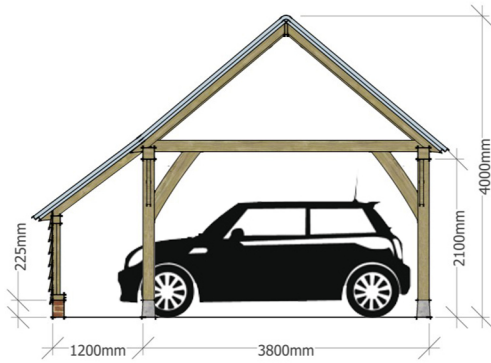

Acorn Garage + CAT Depths Guide

The following 8 cross-sections are to illustrate the depths available in our Acorn + CAT Garage range. The cars used are to represent a small, mid range and large vehicle; Mini Cooper 3.8m (approx) Audi A3 Saloon 4.4m (approx) Range Rover Sport 4.8m (approx)

5m

5.8m

5.3m

6.1m

5.4m

6.2m

5.7m

6.5m