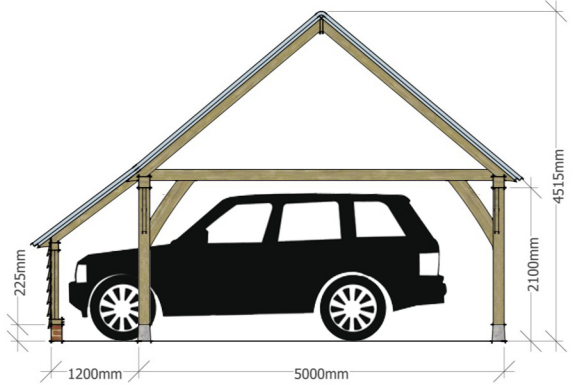

Acorn Garage + CAT Depths Guide

The following 8 cross-sections are to illustrate the depths available in our Acorn + CAT Garage range. The cars used are to represent a small, mid range and large vehicle; Mini Cooper 3.8m (approx) Audi A3 Saloon 4.4m (approx) Range Rover Sport 4.8m (approx)

5m

5.8m

5.3m

6.1m

5.4m

6.2m

5.7m

6.5m